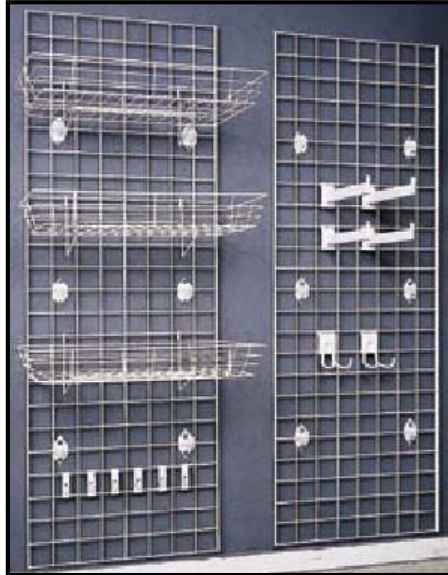

MISCELLANEOUS - TOOLS

 PART NO.	DESCRIPTION	 UNIT
C-7	Felco cable cutter - 3/16"	Each
C-9	Felco cable cutter - 3/8"	Each
HSC-600	Hand swager (crimper) to 3/16"	Each
HSC-3003	Hand swager (crimper) to 1/4"	Each
HSC-J	Replacement jaws for HSC-600	Each
WB437	7/16" Winding bars	Foot
WB050	1/2" Winding bars	Foot
WB563	9/16" Winding bars	Foot
WB625	5/8" Winding bars	Foot
WB075	3/4" Winding bars	Foot
CB	Chain breaker	Each
SG	Spring gauge, stainless steel	Each
CALIPER	Caliper, dial type	Each

C-7:

C-9:

HSC-600 & HSC-3003:

MISCELLANEOUS - FASTENERS

 PART NO.	DESCRIPTION	BULK PRICING AVAILABLE	 UNIT
TB25	Track bolts 1/4"	✓	Each
TB312	Track bolts 5/16"	✓	Each
TB375	Track bolts 3/8"	✓	Each
CB25	Carriage bolts 1/4" x 2 1/4"	✓	Each
CB312	Carriage bolts 5/16" x 2 1/2"	✓	Each
BB312	Curtain bolts 5/16" x 1"	✓	Each
LB25	Lag bolts 1/4" x 1"	✓	Each
HB25	Hex bolts 1/4" x 1"	✓	Each
N25	Nuts 1/4"	✓	Each
N312	Nuts 5/16"	✓	Each
N50	Nuts 1/2"	✓	Each
N312S	Square nuts 5/16"	✓	Each
SS312	Set screws 5/16"	✓	Each
TS25	Tek screws 1/4" x 1"	✓	Each
215-306	Tek screws # 14	✓	Each

White Grease lubricant:

- ▶ Ideal lubricant for all moving metal parts
- ▶ Low temperature lubricant
- ▶ Long lasting
- ▶ For use on rollers, chains, hinges, bearings, etc
- ▶ Penetrates like an oil, lubricates like a grease

GARAGE GRIDS

P/N	DESCRIPTION
PART NO.	
GGK	GarageGrid Kit

GarageGrid Kit:

- ▶ Strong versatile affordable storage
- ▶ Simple to setup and ready to use
- ▶ Modular components for fast & easy expansion
- ▶ Convenient hook on, hook off accessories
- ▶ Made of heavy gauge steel
- ▶ Finished in a durable leaf-free, white epoxy
- ▶ Scratch and weather resistant
- ▶ Includes the following items:
 - 2 - Grid Panels
 - 12 - Wall Mounts
 - 3 - Wire Baskets
 - 4 - Brackets
 - 6 - Universal hooks
 - 2 - Heavy duty hooks